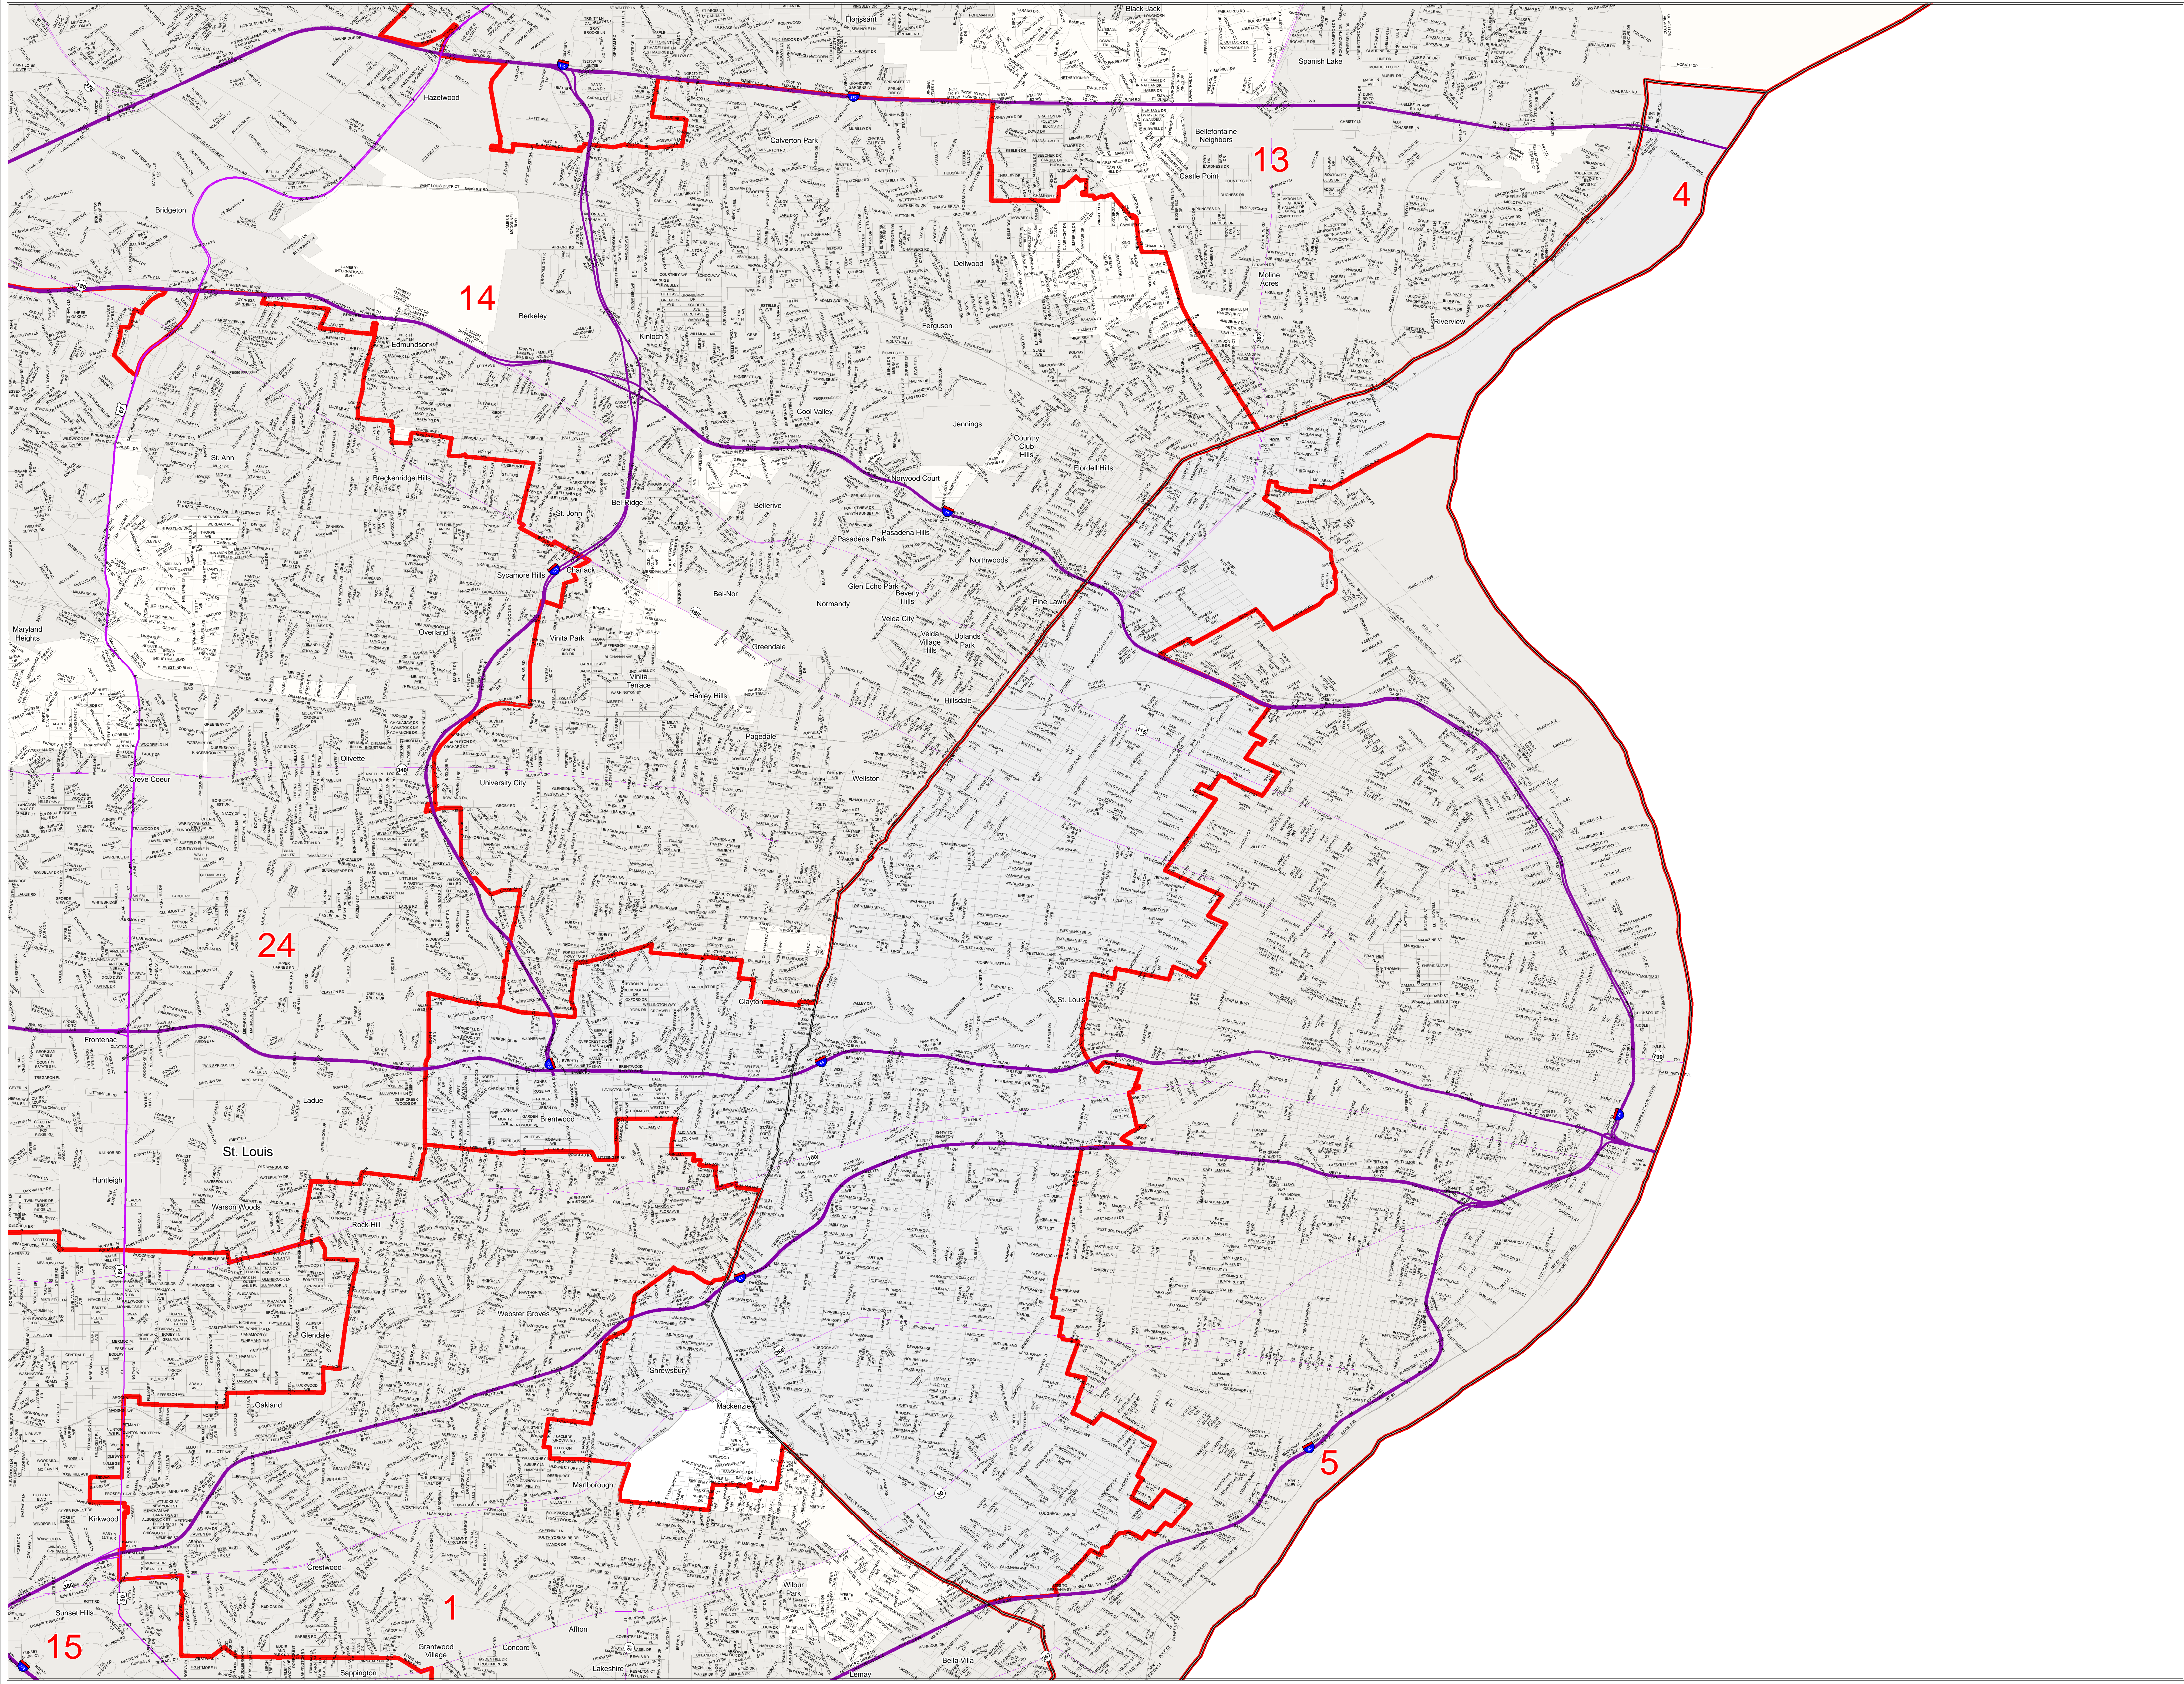

Missouri State Senate District Number 4

2012 Senate Apportionment Commission – Final Plan

- Districts
- Counties
- Interstates
- U.S. Highways
- MO Highways
- Streets
- Incorporated Places*
- Area Outside of Featured District